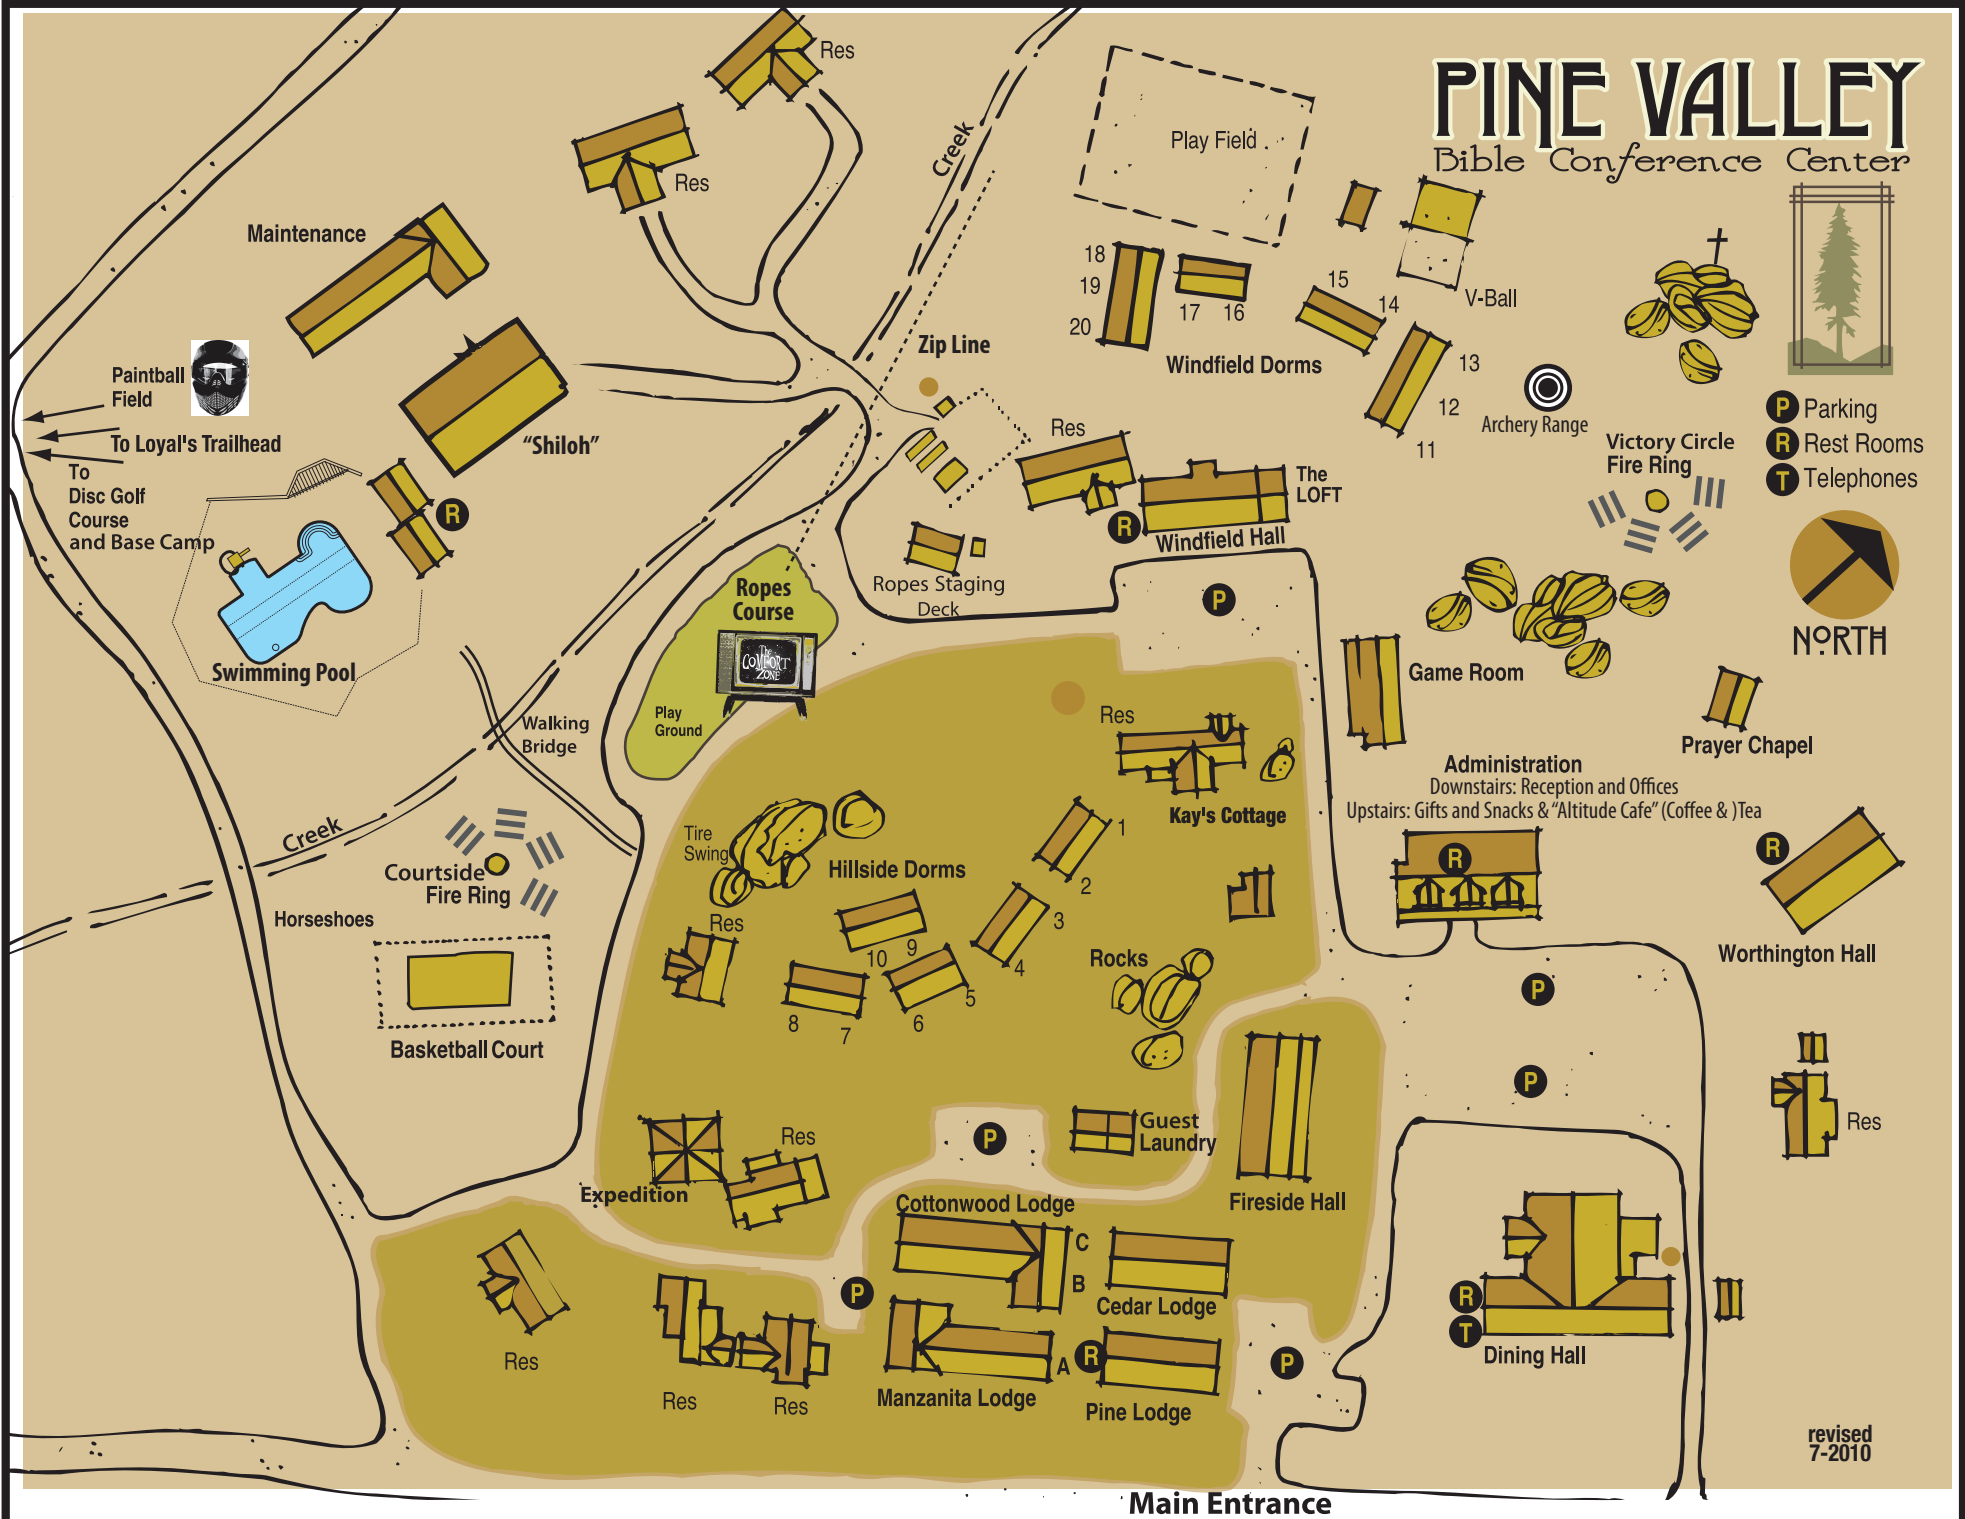

# PINE VALLEY

Bible Conference Center

- P** Parking
- R** Rest Rooms
- T** Telephones

revised  
7-2010

**Main Entrance**